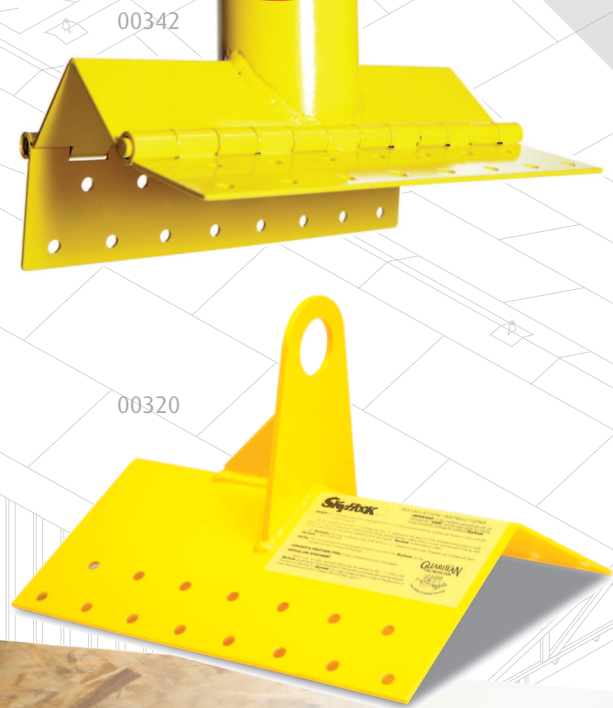

SKYHOOK™ & SKYHOOK™ SWIVEL TOP

Part#	Description	Pitch	Weight
00300	Skyhook™	Flat	7.00
00310	Skyhook™	1/12 - 3/12	7.00
00320	Skyhook™	4/12 - 6/12	7.00
00330	Skyhook™	7/12 - 9/12	7.00
00340	Skyhook™	10/12 - 12/12	7.00
00342	New Adjustable Skyhook™	Flat - 12/12	7.00
00380	Skyhook™ Swivel Top		7.00

10 FT.
FROM
EACH
EDGE

MAXIMUM
SPACING
BETWEEN
SKYHOOKS

Skyhook™ Swivel Top ↘

- Mounts on top of the Skyhook™
- Easy installation
- Swivels 360° degrees
- Removable and reusable bolt-on application
- Cost effective accessory to the Skyhook™
- Great for first-worker-up system
- Does not include Skyhook™ or retractable

New Adjustable Skyhook™ ↘

- Can adjust from flat to 12/12 roof pitch
- Has 360° Swivel D-ring
- Powder-coated for a durable weather proof finish

Skyhook™ ↘

- Patented permanent anchor point for:
wood: 3/4" CDX plywood or better
metal: 20 gauge or thicker
- Powder-coated for a durable weather proof finish