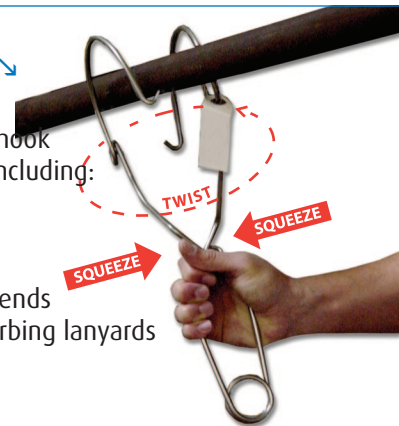

## Skyhook™ Flashing Accessories ↘

- Flashing available in a pre-primed ready-to-paint finish
- Gaskets also available & sold separately

## Tool Lanyards ↘

- Help reduce falling object related injuries
- Securely attach tools to wrist or tool belt
- Two connection options for ease & versatility

## Wire Hook Anchorage (01860) ↘

- Stainless Steel
- Opens by squeezing spring loaded hook
- Connects to various anchor points including:
  - scaffolding*
  - railings*
  - small I-beams*
- Double leg option has 2 wire hook ends
- Available with attached shock absorbing lanyards

## Armadillo (00245) ↘

- Designed specifically for proper use of retractable
- Aluminum cradle makes the unit lightweight
- 360° degree casters make movement of Armadillo smooth
- Can be attached to our Horizontal Rope Lifeline System
- Can be attached to any roof anchor on the market
- Fits our 20'/30'/50'/65' retractables